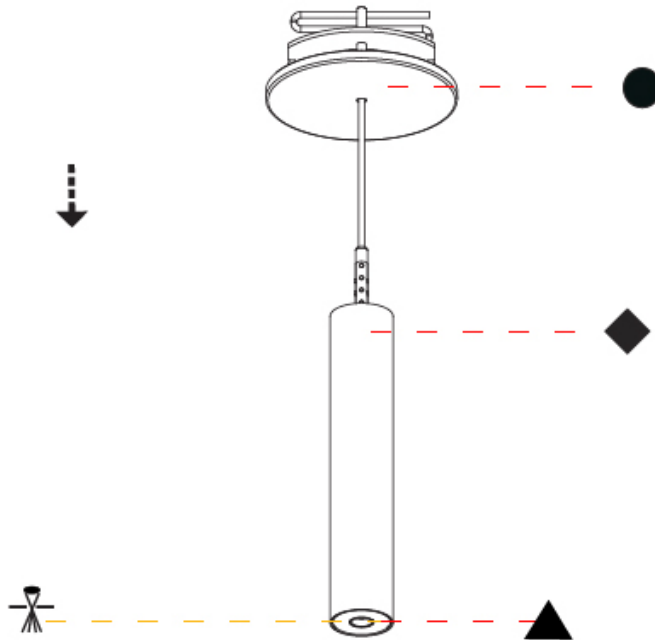

HANGOVER PLUG MONOPOINT RECESSED CANOPY SUSPENSION

A30839-

PROJECT _____

TYPE _____

SPECIFIER _____

QUANTITY _____

DATE _____

A