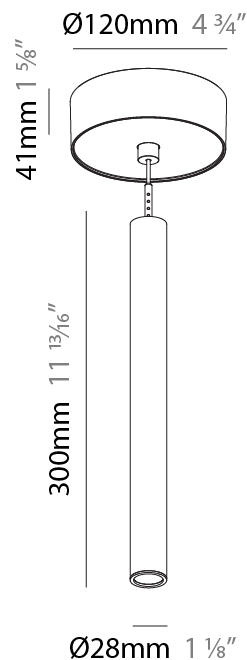

PHYSICAL

Shape: Cylinder
Diameter (mm): 28
Diameter (in): 1 1/8
Height (mm): 300
Height (in): 11 13/16
Max. Overall Height (mm): 2300
Max. Overall Height (in): 90 7/16
Light Distribution: Downlight
Weight (kg): 0.63
Weight (lbs): 1.39
Diffuser: Shine Ring - Opal / Yellow / Orange / Red / Blue / Green
Fixture Finish: SSR / BKV / CWI / CRY / HAB / UFT / ITA / RUA / FTG / MYG / LOD / PUS / FRO / FUP / KIA / POP / BLS / SPG / MEY / GOH / GUM / CHC / COM / ABZ / JAG / OBR / MOS / ROR
Fixture Material: Aluminum
Cable Details: 2000mm or 4000mm Black Cable

ELECTRICAL

Lamp Type: LED (Zhaga Standard)
Input Wattage (W): 6.6
Total Output Wattage (W): 6
Dimming: Tri-Mode (Non-Dimming and Phase Dimming (120Vac only) and 0-10V Dimming)
Driver Included: Yes
Driver Location: External
Driver Type: Constant Current - Universal
Driver Class: Class 2
Housing: ENCP3 w/quick connect
Input Voltage (V): 120 - 277
Constant Current (MA): 500

LED

Number of LEDs: 1
Color Temperature (°K): 2700 / 3000 / 4000
Max. Delivered Lumen (lm): 330 / 350 / 370
CRI: >90 CRI
Efficiency (%): 86
Lamp Life (hrs): 50000
Upon Request: ***3500K available in minimum quantities (larger quantities upon request)

OPTICAL

Optic°: 24 / 32 / 58

RATINGS AND CERTIFICATIONS

Certified By: Certified for North American Standards
IP rating: IP20