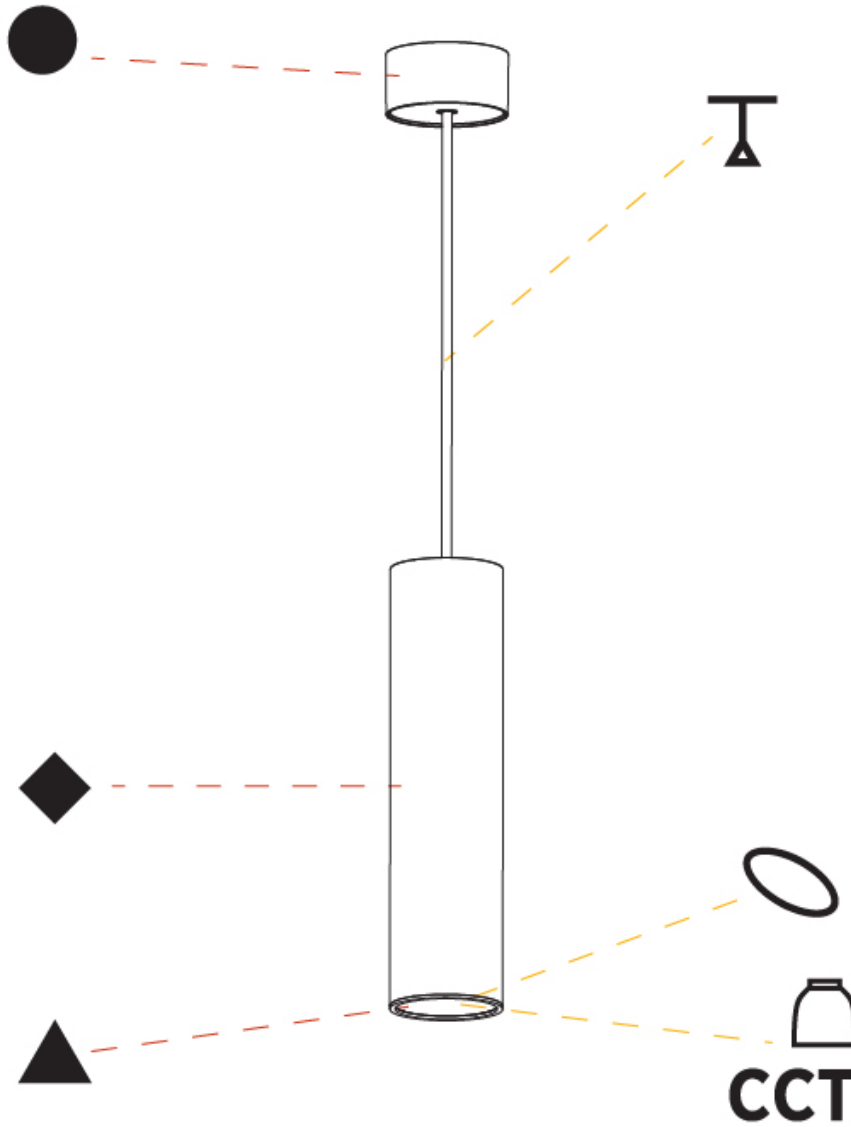

HANGOVER MONOPOINT SURFACE CANOPY SUSPENSION

A300166-

PROJECT	_____
TYPE	_____
SPECIFIER	_____
QUANTITY	_____
DATE	_____