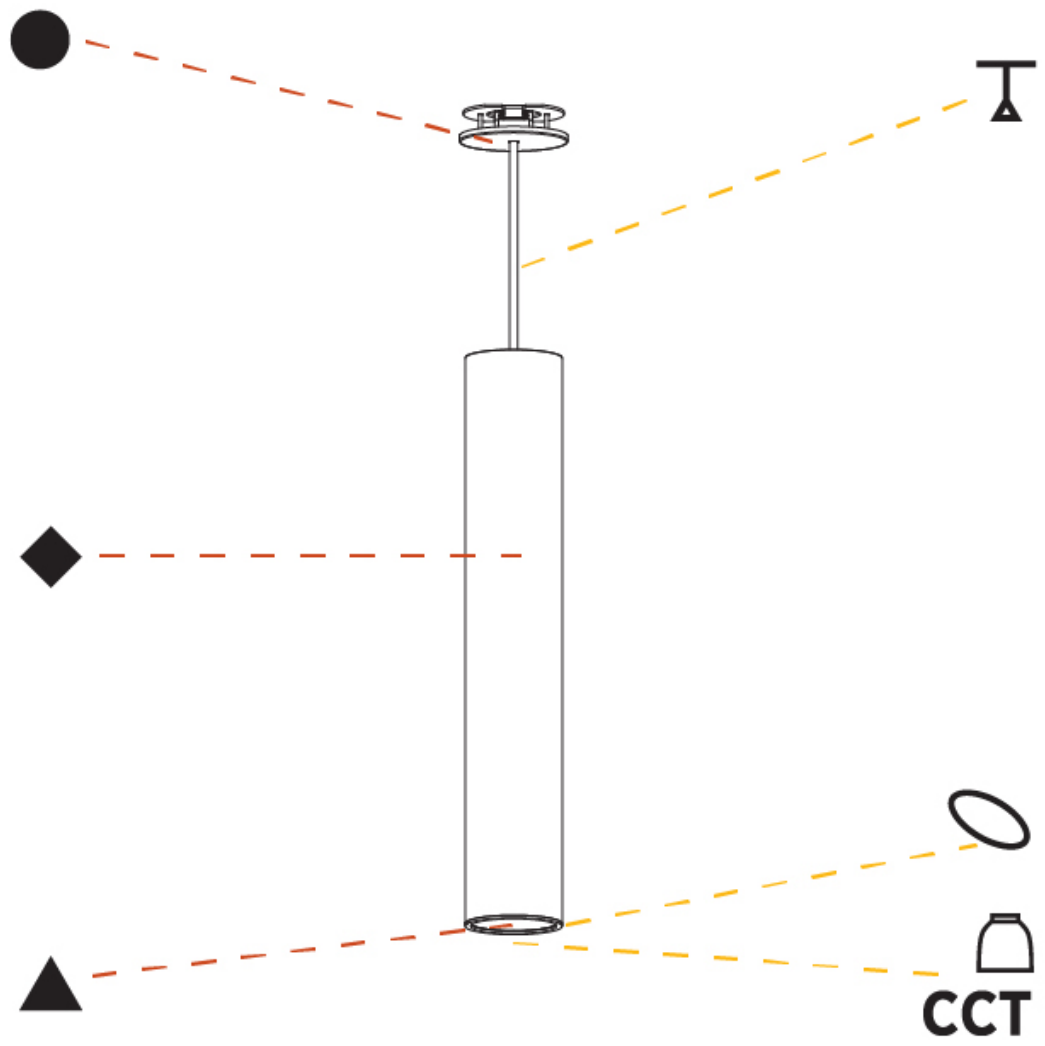

HANGOVER MONOPOINT RECESSED CANOPY SUSPENSION

A300161-

PROJECT
TYPE
SPECIFIER
QUANTITY
DATE

A